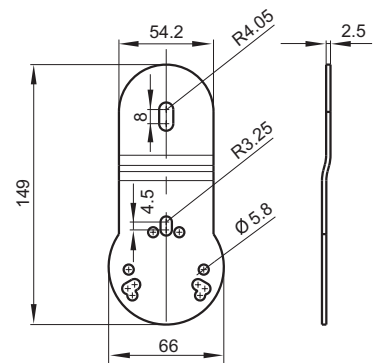

AiM MyChron5 Steering Wheel

AiM MyChron5 Steering Wheel

Red/black
Standard version

Red/black
6 holes version

Black
Standard version

Black
6 holes version

Technical specifications

Diameter	340 mm
Weight	600 g
Colors	2 variants: red/black and black
Versions	2 versions: standard and 6 holes version
Chassis	Anodized aluminum
Finishing	Koram Nabuk + shammy leather

Part numbers

X07VKM5N	Standard Steering wheel black
X07VKM5R	Standard Steering wheel red/black
X07VKM5TKN	6 holes version Steering wheel black
X07VKM5TKR	6 holes version Steering wheel red/black

In the box