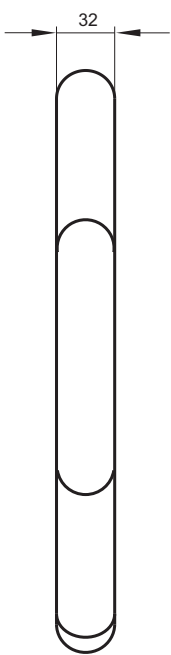

AiM MyChron5 Steering Wheel

AiM MyChron5 Steering Wheel

Red/black
Standard version

Red/black
6 holes version

Black
Standard version

Black
6 holes version

Technical specifications

Diameter	340 mm
Weight	600 g
Colors	2 variants: red/black and black
Versions	2 versions: standard and 6 holes version
Chassis	Anodized aluminum
Finishing	Koram Nabuk + shammy leather

Part numbers

X07VKM5N	Standard Steering wheel black
X07VKM5R	Standard Steering wheel red/black
X07VKM5TKN	6 holes version Steering wheel black
X07VKM5TKR	6 holes version Steering wheel red/black

In the box