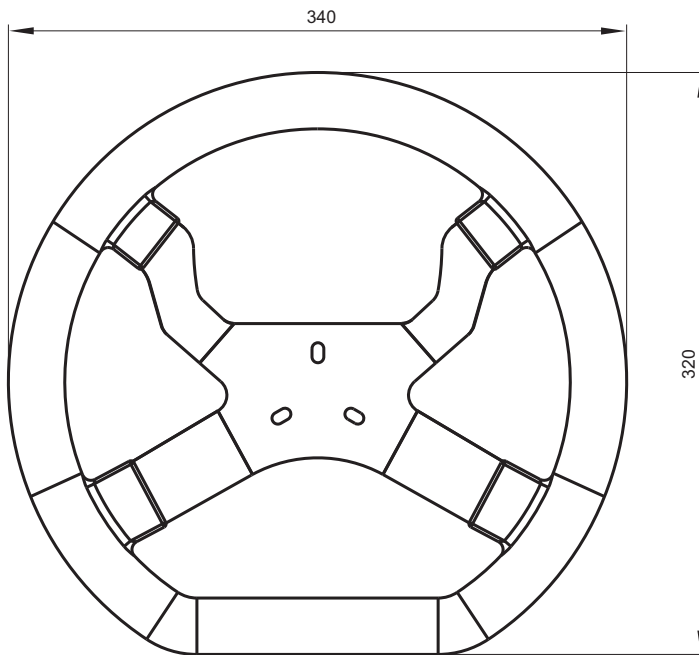

AiM MyChron5 Steering Wheel

AiM MyChron5 Steering Wheel

Red/black
Standard version

Red/black
6 holes version

Black
Standard version

Black
6 holes version

Technical specifications

Diameter	340 mm
Weight	600 g
Colors	2 variants: red/black and black
Versions	2 versions: standard and 6 holes version
Chassis	Anodized aluminum
Finishing	Koram Nabuk + shammy leather

Part numbers

X07VKM5N	Standard Steering wheel black
X07VKM5R	Standard Steering wheel red/black
X07VKM5TKN	6 holes version Steering wheel black
X07VKM5TKR	6 holes version Steering wheel red/black

In the box